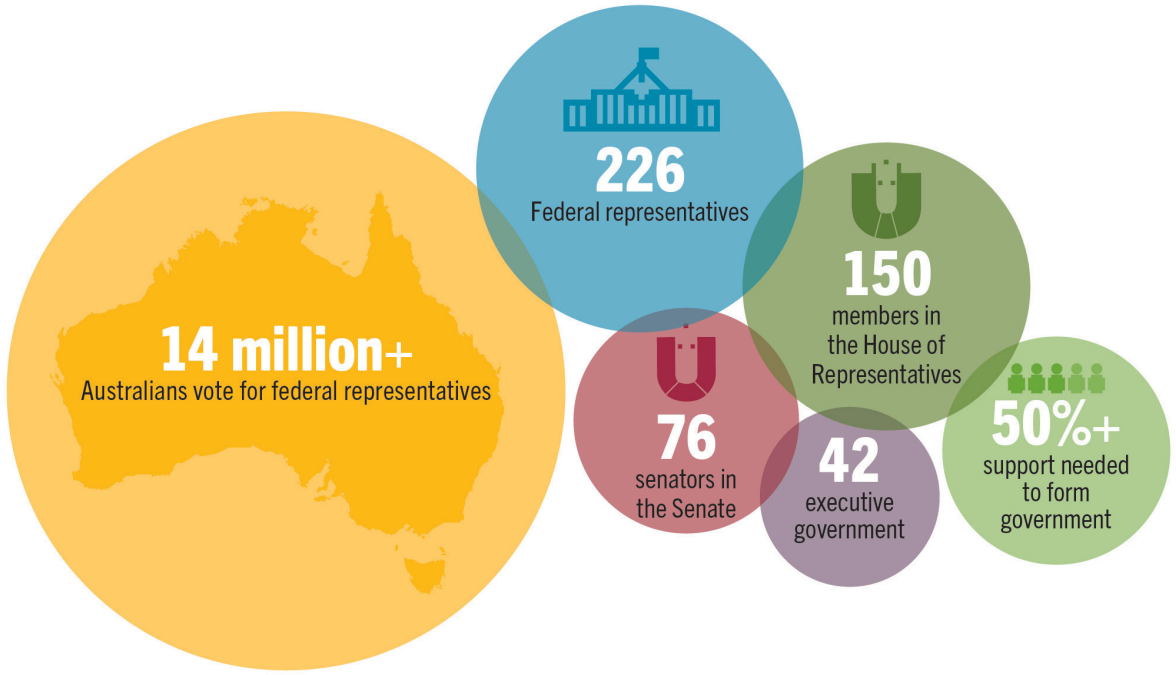

PARLIAMENT *and* GOVERNMENT

Description

This diagram is about Parliament and government.
More than 14 million Australians vote for federal representatives.
The Parliament of Australia is made up of 226 federal representatives.
There are 76 senators in the Senate.
There are 150 members in the House of Representatives.
Over 50% of support is needed in the House of Representatives to form government.
A maximum of 42 members of the government are part of the executive government.
Some members of the executive government are also members of Cabinet.